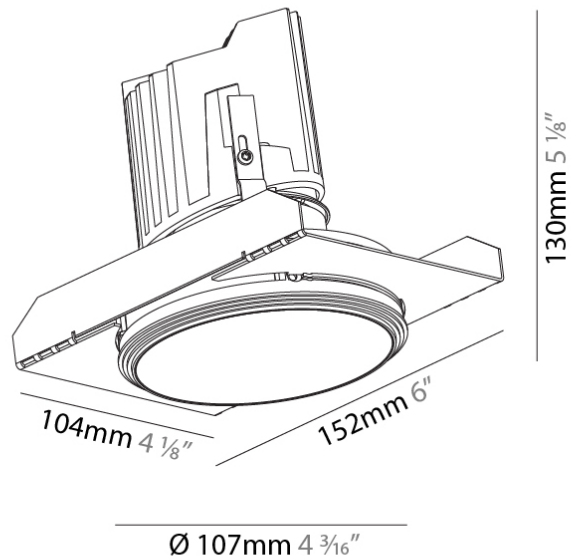

ELECTRICAL

Lamp Type: LED (Zhaga Standard)
Input Wattage (W): 13
Total Output Wattage (W): 11.8
Dimming: Tri-Mode (Non-Dimming and Phase Dimming (120Vac only) and 0-10V Dimming)
Driver Included: No
Driver Location: Recessed Housing
Driver Type: Constant Current - Universal
Driver Class: Class 2
Housing: See components
Input Voltage (V): 120 - 277
Constant Current (MA): 350

LED

Number of LEDs: 1
Color Temperature (°K): 2700 / 3000 / 3500 / 4000
Max. Delivered Lumen (lm): 876 / 909 / 955 / 974
Nominal Lumen (lm): 1304 / 1352 / 1421 / 1450
CRI: >90 CRI
Efficiency (%): 87.9 / 88.4 / 87.9
Lamp Life (hrs): 50000
Upon Request: RGB-W Tunable White Special Color Temperature Special LED

OPTICAL

Reflector°: 18 / 42 / 60
Optic°: Lens Pack - No Lens / Linear Spread Lens / Honeycomb / Spread Lens
Upon Request: Special Beam Angles

RATINGS AND CERTIFICATIONS

382, F 416-247-9319, www.zaneen.com
Certified by Intertek for North American Standards at the end of the existing Model #. For assistance on 'custom' specifications, contact zteam@zaneen.com.
In a constant effort to supply the best product, we reserve the right to change specifications or materials without notice. The most recent specification sheets are found at zaneen.com
IP rating: IP20